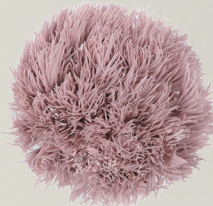

Anastasia

FL430
6 units per box
■ Diameter: 5~8cm

24 - Apple Green

35 - Ruby

Green Ball

FL460
6 units per box
■ Diameter: 5~6cm
Length: 3~4.5cm

14 - Lavender

55 - Nude Pink

Solidago

※Items will be available in February 2016.

Solidago
FL470
3 units per bunch
■ L30-40cm

1 - Pearl White

7 - Baby Pink

15 - Soft Yellow

42 - Mist Green

43 - Soft Lilac